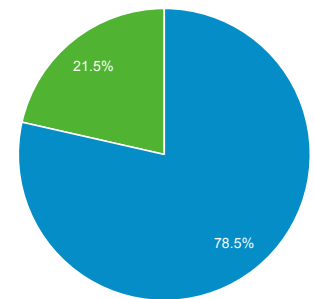

Audience Overview

All Users
100.00% Users

Jan 1, 2018 - Jan 31, 2018

Overview

Users 13,149	New Users 11,708	Sessions 16,874
Number of Sessions per User 1.28	Pageviews 36,394	Pages / Session 2.16
Avg. Session Duration 00:02:25	Bounce Rate 67.23%	

■ New Visitor ■ Returning Visitor

Language	Users	% Users
1. hr	7,404	56.07%
2. hr-hr	2,318	17.55%
3. en-us	2,029	15.36%
4. en-gb	393	2.98%
5. de	321	2.43%
6. de-de	200	1.51%
7. sl	145	1.10%
8. de-ch	88	0.67%
9. de-at	65	0.49%
10. sr	35	0.27%