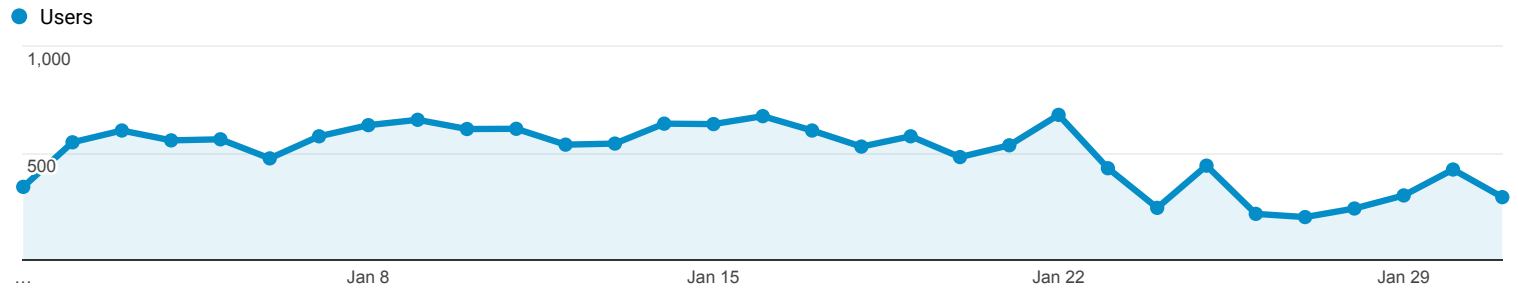

Audience Overview

All Users
100.00% Users

Jan 1, 2018 - Jan 31, 2018

Overview

Users 13,149	New Users 11,708	Sessions 16,874
Number of Sessions per User 1.28	Pageviews 36,394	Pages / Session 2.16
Avg. Session Duration 00:02:25	Bounce Rate 67.23%	

■ New Visitor ■ Returning Visitor

Language	Users	% Users
1. hr	7,404	56.07%
2. hr-hr	2,318	17.55%
3. en-us	2,029	15.36%
4. en-gb	393	2.98%
5. de	321	2.43%
6. de-de	200	1.51%
7. sl	145	1.10%
8. de-ch	88	0.67%
9. de-at	65	0.49%
10. sr	35	0.27%